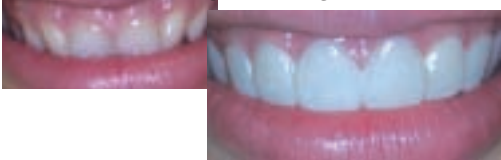

**SNAP-ON SMILE™
INDICATIONS AND ACTUAL
PATIENT RESULTS**

Diastema (Spaces between teeth)

Malalignment

Tetracycline Staining & Bruxism (Grinding)

Missing Teeth

Enhancing Existing Smile

**SNAP-ON SMILE™
HAS BEEN FEATURED ON**

SNAPS FIRMLY INTO PLACE!

Snap-On Smile™ covers up teeth that are crooked, worn, cracked, chipped, discolored or missing.

BEFORE

Edgar “El Chamaco” Santana, Junior Welterweight sensation, suffers from Bruxism, the habit of clenching and grinding of the teeth.