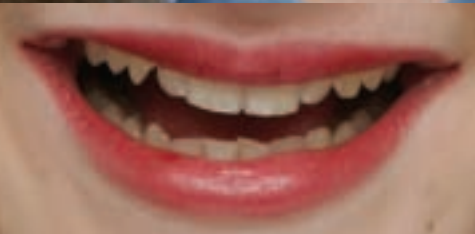

“I used to be ashamed to smile at photo shoots and in public, now when they yell smile, I’m happy to... with confidence.”

— Laura Flemming